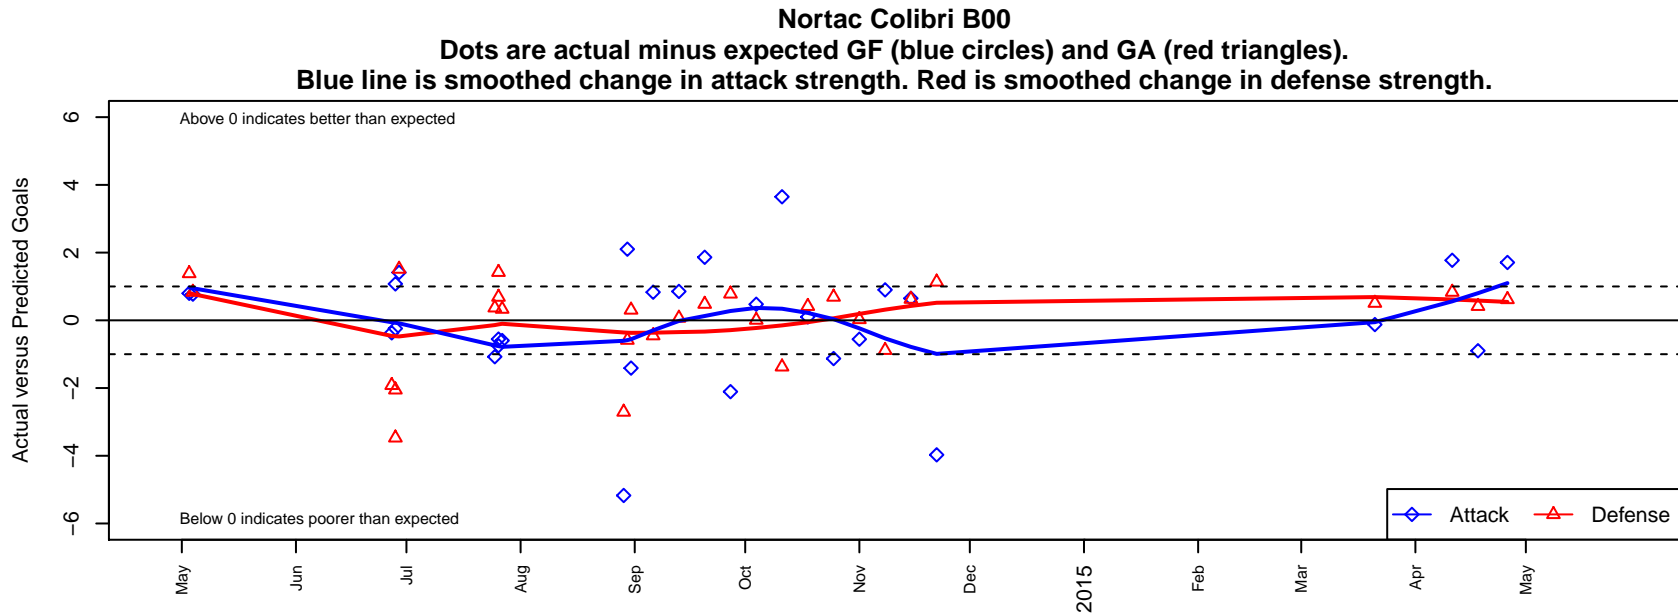

Nortac Colibri B00

North Tacoma SC
 Tacoma, WA
 B00 total strength=1323
 attack=8.7 defense=4.32
 fall league = NPSL B14D1

alt names used:
 Nortac Colibri
 Colibri
 Nortac Colibri Rene
 Nortac Colibri (WA)
 Colibri [B00]
 Nortac Colibri Rene

**attack and defense variance (black dot)
relative to other teams
and top 10 in region**

**attack and defense rating
relative to others at age
and all opponents in last 13 months**

Performance relative to 13 month average