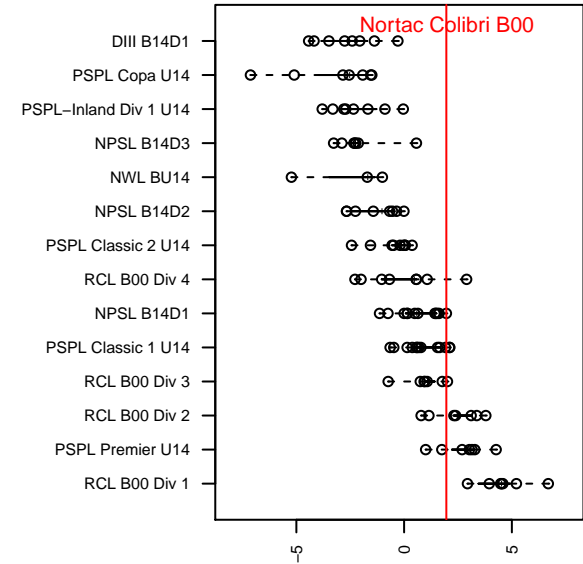

Nortac Colibri B00

North Tacoma SC
 Tacoma, WA
 B00 total strength=1323
 attack=8.7 defense=4.32
 fall league = NPSL B14D1

alt names used:
 Nortac Colibri
 Colibri
 Nortac Colibri Rene
 Nortac Colibri (WA)
 Colibri [B00]
 Nortac Colibri Rene

**attack and defense variance (black dot)
relative to other teams
and top 10 in region**

**attack and defense rating
relative to others at age
and all opponents in last 13 months**

Performance relative to 13 month average